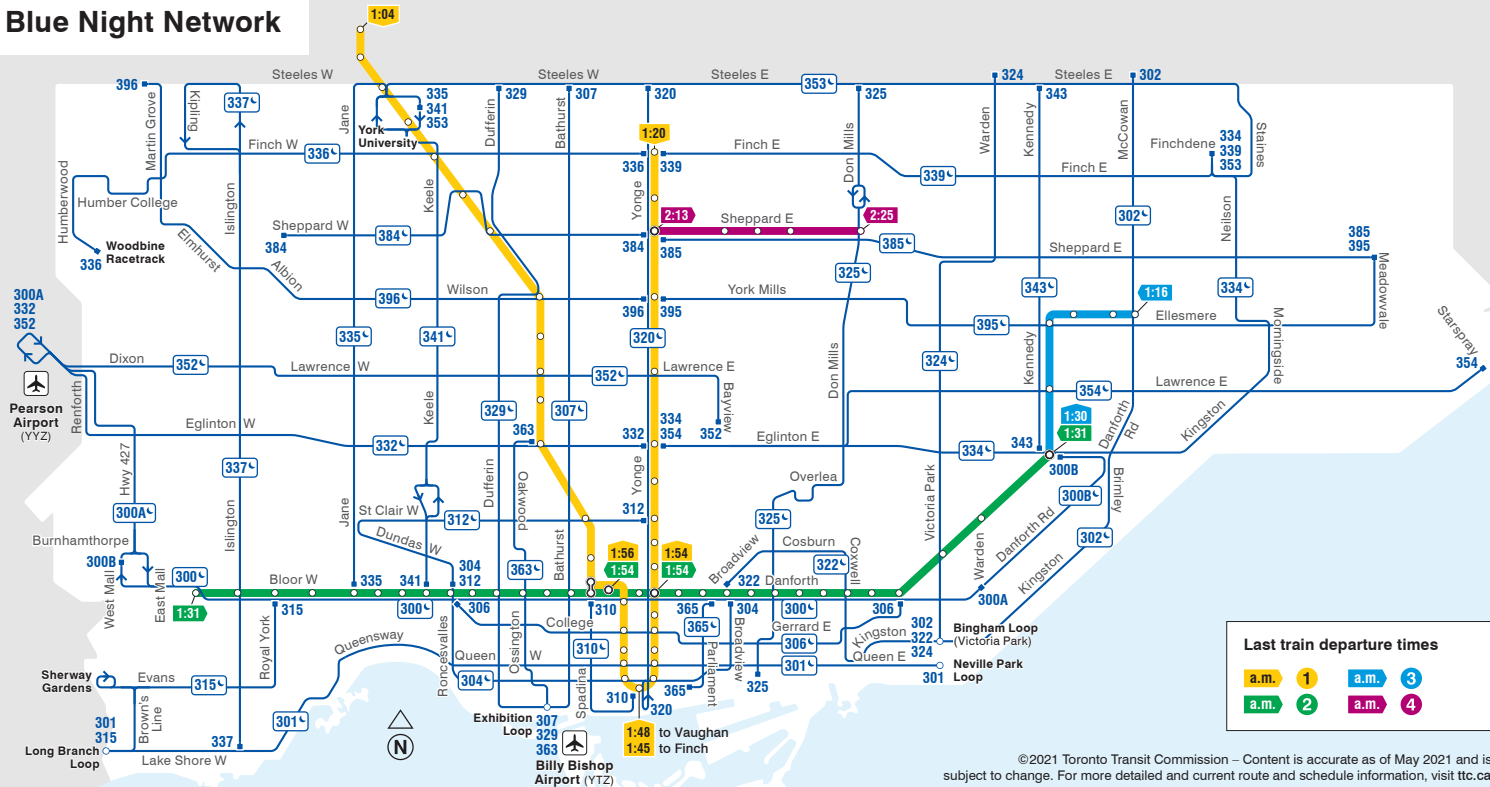

Blue Night Network

Last train departure times

a.m.	1	a.m.	3
a.m.	2	a.m.	4